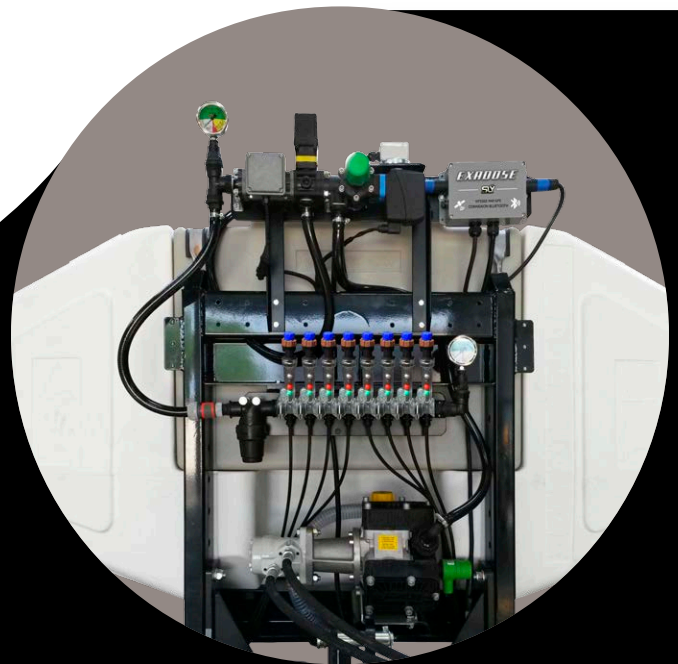

OFFER N° :

CURRENCY:

EXADDOSE

LIQUID FERTILIZATION CONTROLLER

- ✓ Simple, accurate, control from the cabin - WIFI
- ✓ Variable rate with GPS Speed
- ✓ Works with Android or IOS
- ✓ Plug and Play

**WORKS WITH IOS
OR ANDROID
CONTROL FROM THE
CABIN**

VERSATILITY AND EFFICIENCY

Flow rate: From 0 to 150 l/mn
Width: From 4 to 54 outlets
Front tanks: from 700 to 2000 liters

TANK

Tank

Available capacity
700, 1100, 1200, 1500 ou 2000L.

Filling connection Kit

Lighting kit

Front or Rear depending on the
tank mount

DISTRIBUTION

flow rate control

Wilger ball flow indicators

Included in the kit :

- filter
- pressure gauge
- manifold
- one set of nozzle
- 6x8mm hose 8m per outlet

REGULATION

Exadose Regulation

- 2 models, 15 or 75 l/mn
- Fittings, couplings
- GPS and on/off switch
- Software for IOS or Android
- Optional, Apple ipad or Samsung tablet with cabin mounting bracket and a carrying bag