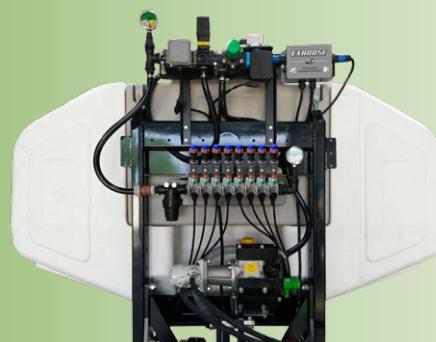

VERSATILITY AND EFFICIENCY

Flow rate: From 0 to 150 l/mn
Width: From 4 to 54 outlets
Front tanks: from 700 to 2000 liters

TANK

Tank

Available capacity
700, 1100, 1200, 1500 ou 2000L.

Filling connection Kit

Lighting kit

Front or Rear depending on the
tank mount

DISTRIBUTION

flow rate control

Wilger ball flow indicators

Included in the kit :

- filter
- pressure gauge
- manifold
- one set of nozzle
- 6x8mm hose 8m per outlet

REGULATION

Exadose Regulation

- 2 models, 15 or 75 l/mn
- Fittings, couplings
- GPS and on/off switch
- Software for IOS or Android
- Optional, Apple ipad or Samsung tablet with cabin mounting bracket and a carrying bag